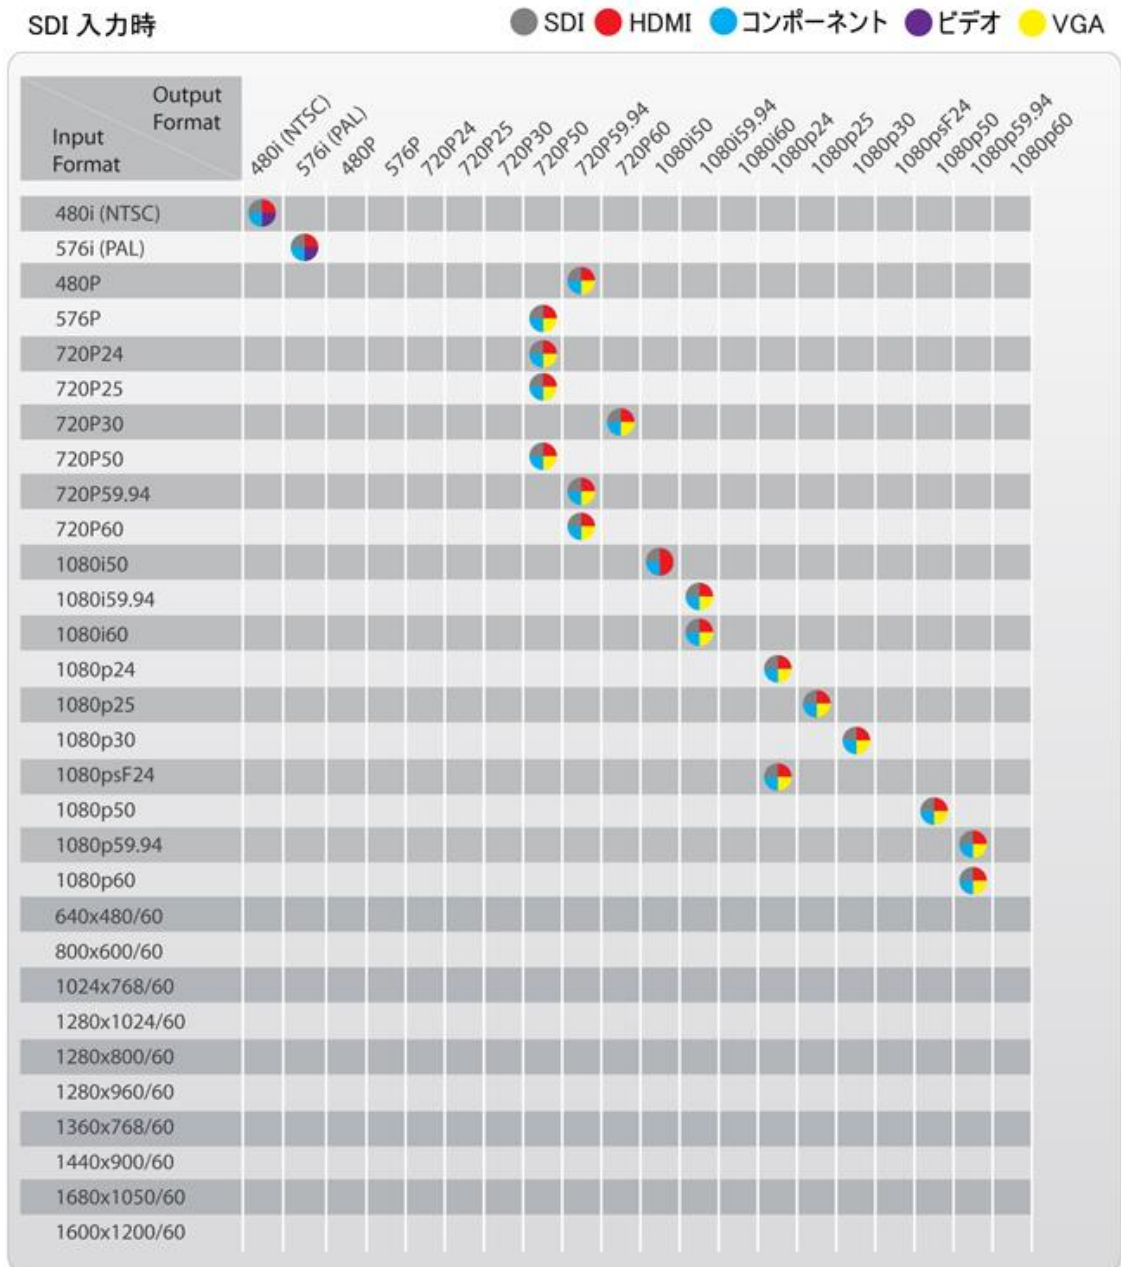

Bypass モード設定時 入出力フォーマット（各信号毎）

*丸印の無いフォーマットはサポートしていません。

*VGA 出力と SDI 出力は同時出力できません。