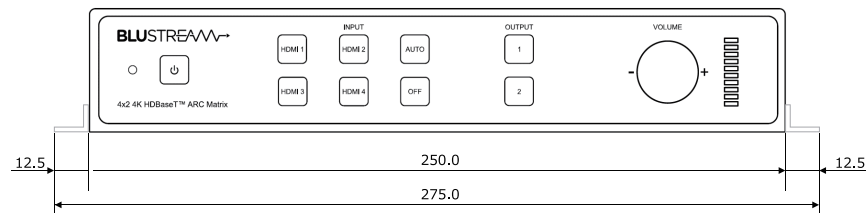

 http://www.ad-techno.com/			
SCALE	-	REV.	A
UNIT	MM	DWG NO.	
SHEET	1/2		
DATE	2023/3		
TITLE 4x2 4K HDBaseT™ ARC Matrix			
MODEL NO. XMXL42ARC-KIT			

 http://www.ad-techno.com/			
SCALE	-	REV.	A
UNIT	MM	DWG NO.	
SHEET	2/2	DATE	
DATE	2023/3	TITLE	
4x2 4K HDBaseT™ ARC Matrix			
MODEL NO.			
XMXL42ARC-KIT			