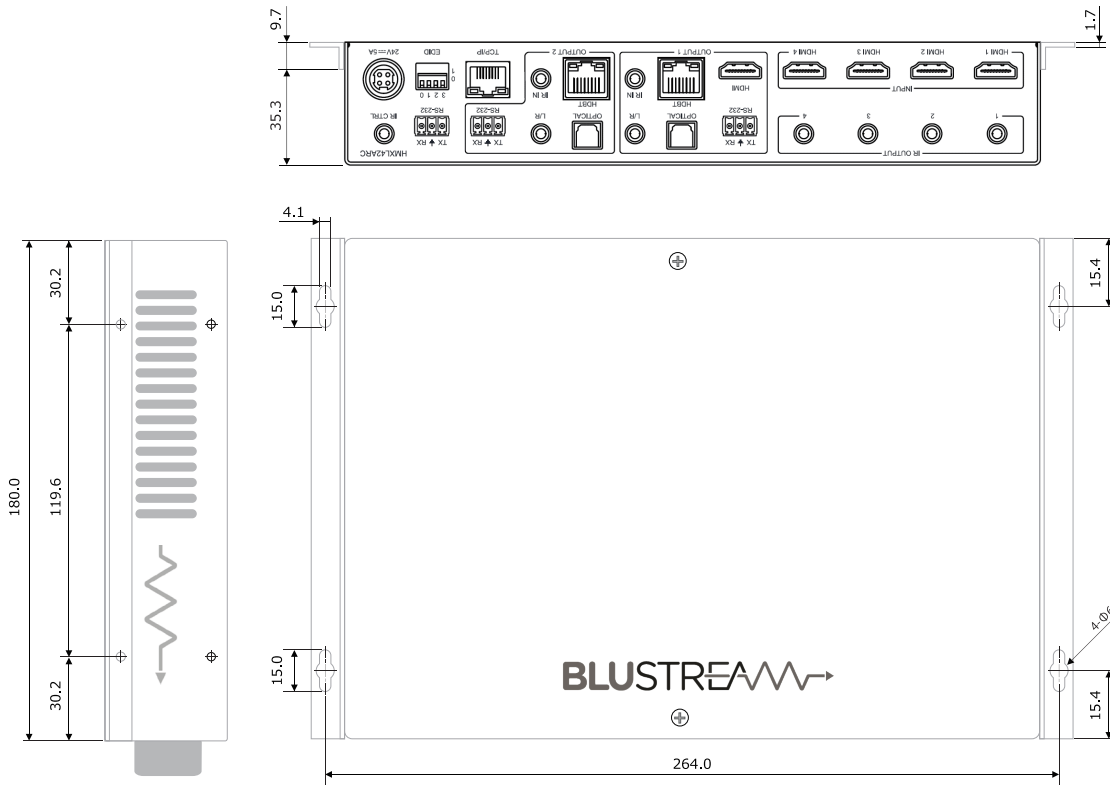

 http://www.ad-techno.com/			
SCALE	-	REV.	A
UNIT	MM	DWG NO.	
SHEET	1/2		
DATE	2023/3		
TITLE 4x2 4K HDBaseT™ ARC Matrix			
MODEL NO. XMXL42ARC-KIT			

 http://www.ad-techno.com/			
SCALE	-	REV.	A
UNIT	MM	DWG NO.	
SHEET	2/2	DATE	
DATE	2023/3	TITLE	
4x2 4K HDBaseT™ ARC Matrix			
MODEL NO.			
XMXL42ARC-KIT			