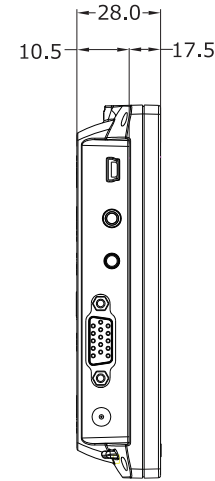

<http://www.ad-techno.com/>

SCALE	-	REV.	B
UNIT	MM		
SHEET	1/2	DWG NO.	
DATE	2023/03		

TITLE 7 inch 1280x800 IPS panel LCD Monitor with multi-input signal support

MODEL NO. LCD7620S

エーディテクノ
ADTECHNO

<http://www.ad-techno.com/>

SCALE	-	REV.	B
UNIT	MM		
SHEET	2/2	DWG NO.	
DATE	2023/03		

TITLE 7 inch 1280x800 IPS panel LCD Monitor with multi-input signal support

MODEL NO. LCD7620S