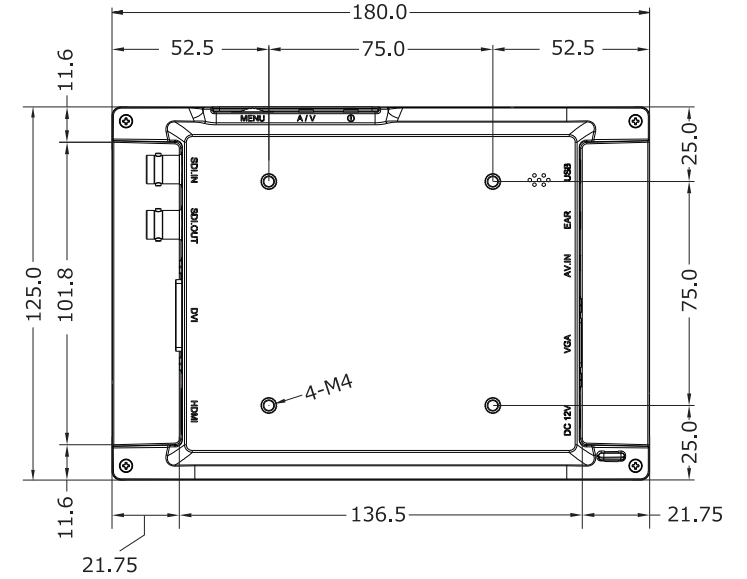

<http://www.ad-techno.com/>

SCALE	-	REV.	B
UNIT	MM		
SHEET	1/2	DWG NO.	
DATE	2023/03		

TITLE 7 inch 1280x800 IPS panel LCD Monitor with multi-input signal support

MODEL NO. LCD7620S

エーディテクノ
ADTECHNO

<http://www.ad-techno.com/>

SCALE	-	REV.	B
UNIT	MM		
SHEET	2/2	DWG NO.	
DATE	2023/03		

TITLE 7 inch 1280x800 IPS panel LCD Monitor with multi-input signal support

MODEL NO. LCD7620S