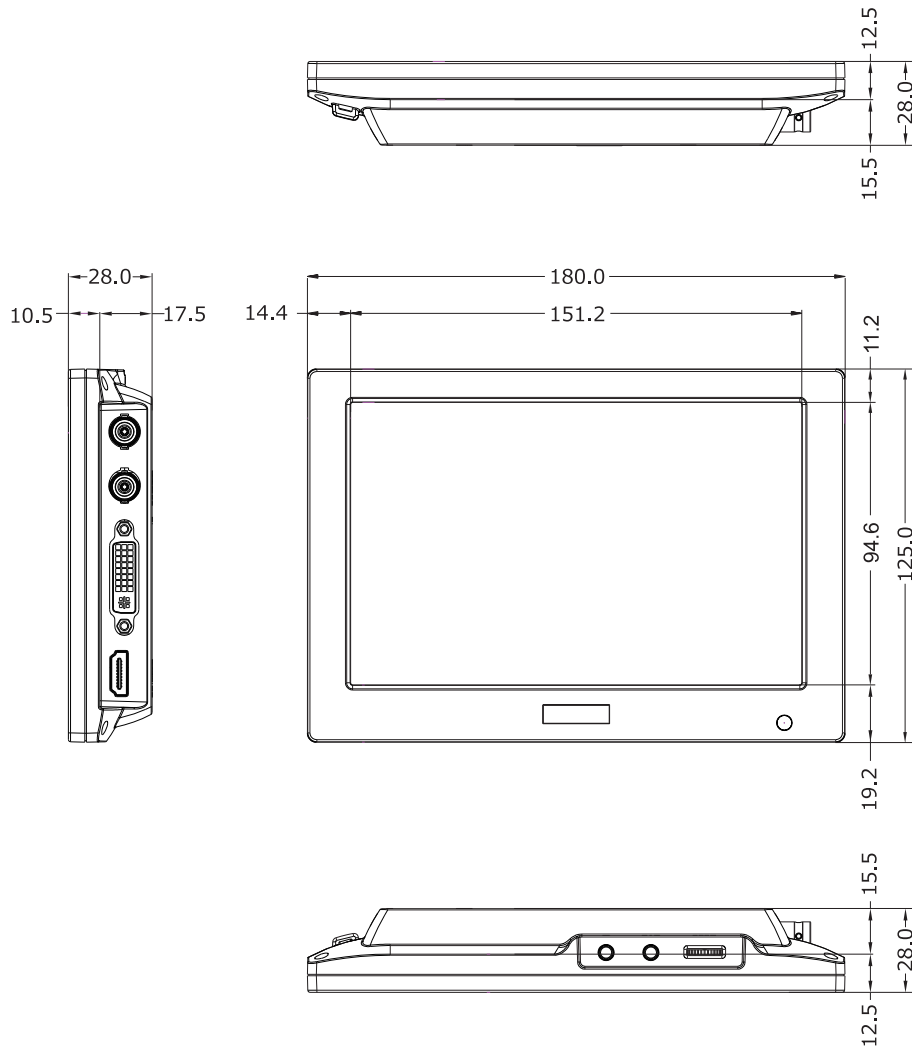

<http://www.ad-techno.com/>

SCALE	-	REV.	B
UNIT	MM		
SHEET	1/2	DWG NO.	
DATE	2023/03		

TITLE 7 inch 1280x800 IPS panel LCD Monitor with multi-input signal support

MODEL NO. LCD7620S

エーディテクノ
ADTECHNO

<http://www.ad-techno.com/>

SCALE	-	REV.	B
UNIT	MM		
SHEET	2/2	DWG NO.	
DATE	2023/03		

TITLE 7 inch 1280x800 IPS panel LCD Monitor with multi-input signal support

MODEL NO. LCD7620S