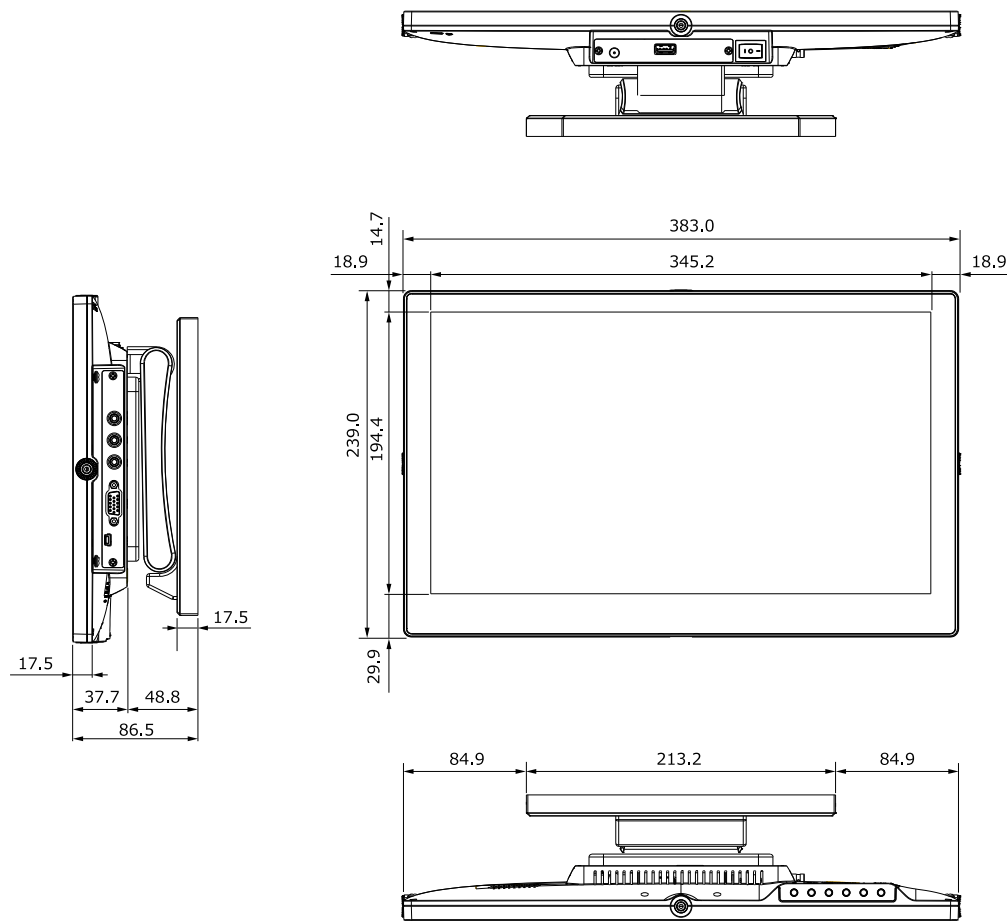

 エーディテクノ <a href="http://www.ad-techno.com/">http://www.ad-techno.com/</a>			
SCALE	-	REV.	B
UNIT	MM	DWG NO.	
SHEET	1/3		
DATE	2023/03	TITLE	
Full HD 15.6" monitor			
MODEL NO.			
LCD1560 / LCD1560MT / LCD1560S			

 <a href="http://www.ad-techno.com/">http://www.ad-techno.com/</a>			
SCALE	-	REV.	B
UNIT	MM	DWG NO.	
SHEET	2/3		
DATE	2023/03	TITLE	
		Full HD 15.6" monitor without STAND	
MODEL NO.		LCD1560 / LCD1560MT / LCD1560S	

 <a href="http://www.ad-techno.com/">http://www.ad-techno.com/</a>			
SCALE	-	REV.	B
UNIT	MM		
SHEET	3/3	DWG NO.	
DATE	2023/03		
TITLE			
Full HD 15.6" monitor			
MODEL NO.			
LCD1560 / LCD1560MT / LCD1560S			