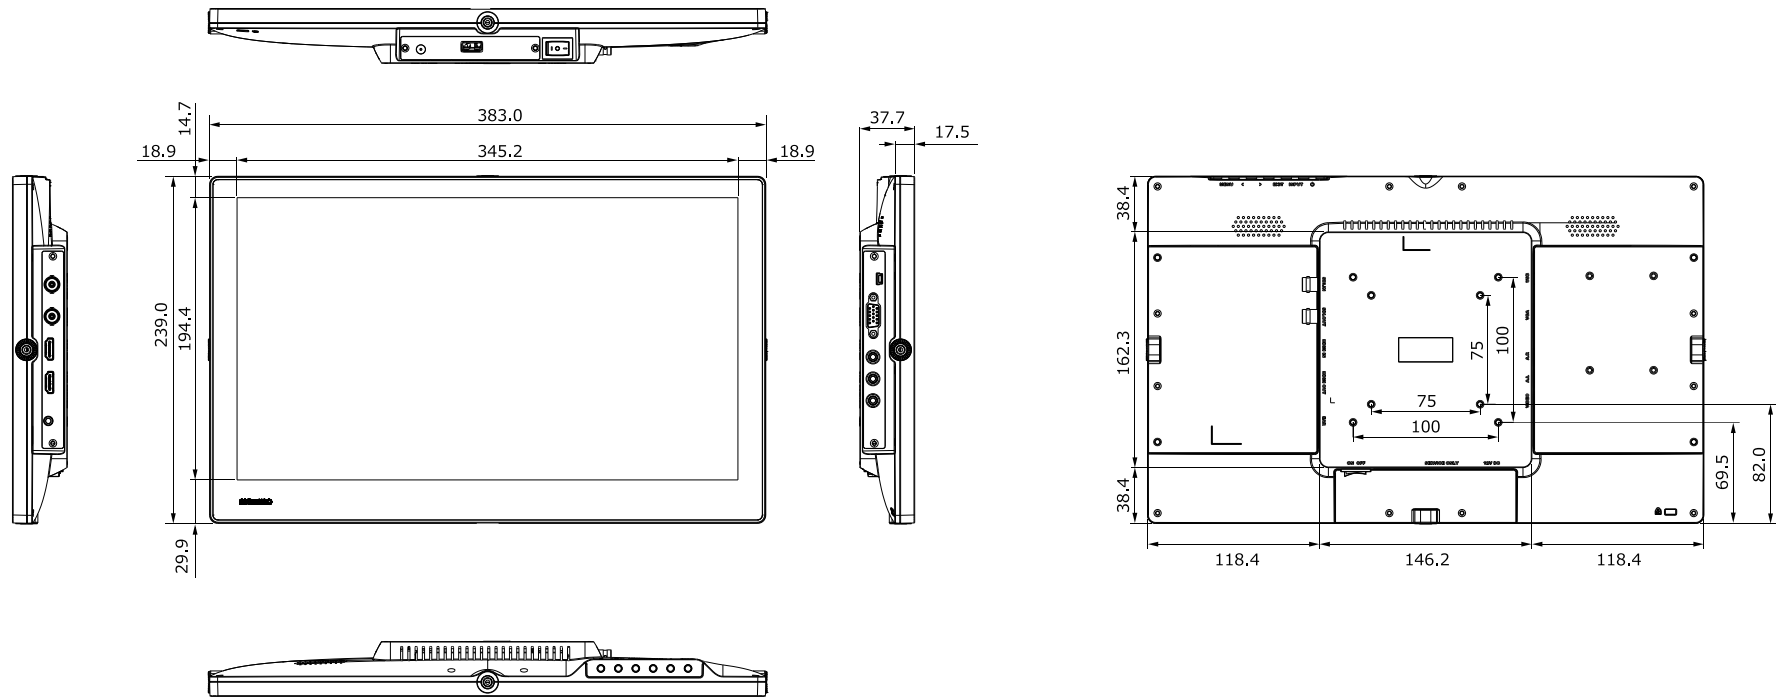

 エーディテクノ <a href="http://www.ad-techno.com/">http://www.ad-techno.com/</a>			
SCALE	-	REV.	B
UNIT	MM	DWG NO.	
SHEET	1/3		
DATE	2023/03	TITLE	
Full HD 15.6" monitor			
MODEL NO.			
LCD1560 / LCD1560MT / LCD1560S			

 <a href="http://www.ad-techno.com/">http://www.ad-techno.com/</a>			
SCALE	-	REV.	B
UNIT	MM	DWG NO.	
SHEET	2/3		
DATE	2023/03	TITLE	
		Full HD 15.6" monitor without STAND	
MODEL NO.		LCD1560 / LCD1560MT / LCD1560S	

 <a href="http://www.ad-techno.com/">http://www.ad-techno.com/</a>			
SCALE	-	REV.	B
UNIT	MM		
SHEET	3/3	DWG NO.	
DATE	2023/03		
TITLE			
Full HD 15.6" monitor			
MODEL NO.			
LCD1560 / LCD1560MT / LCD1560S			