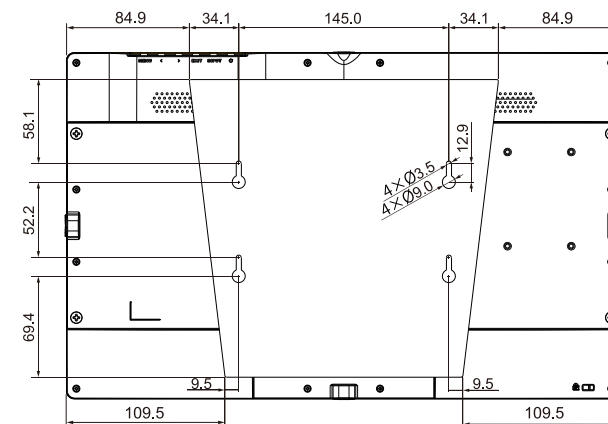

 エーディテクノ <a href="http://www.ad-techno.com/">http://www.ad-techno.com/</a>			
SCALE	-	REV.	B
UNIT	MM	DWG NO.	
SHEET	1/3		
DATE	2023/03	TITLE	
Full HD 15.6" monitor			
MODEL NO.			
LCD1560 / LCD1560MT / LCD1560S			

 <a href="http://www.ad-techno.com/">http://www.ad-techno.com/</a>			
SCALE	-	REV.	B
UNIT	MM	DWG NO.	
SHEET	2/3		
DATE	2023/03	TITLE	
		Full HD 15.6" monitor without STAND	
MODEL NO.		LCD1560 / LCD1560MT / LCD1560S	

 <a href="http://www.ad-techno.com/">http://www.ad-techno.com/</a>			
SCALE	-	REV.	B
UNIT	MM		
SHEET	3/3	DWG NO.	
DATE	2023/03		
TITLE			
Full HD 15.6" monitor			
MODEL NO.			
LCD1560 / LCD1560MT / LCD1560S			