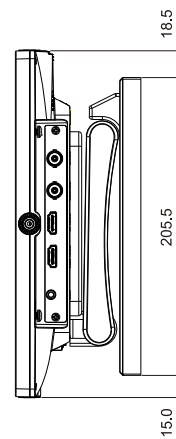

 エーディテクノ <a href="http://www.ad-techno.com/">http://www.ad-techno.com/</a>			
SCALE	-	REV.	B
UNIT	MM	DWG NO.	
SHEET	1/3		
DATE	2023/03	TITLE	
Full HD 15.6" monitor			
MODEL NO.			
LCD1560 / LCD1560MT / LCD1560S			

 <a href="http://www.ad-techno.com/">http://www.ad-techno.com/</a>			
SCALE	-	REV.	B
UNIT	MM	DWG NO.	
SHEET	2/3		
DATE	2023/03	TITLE	
		Full HD 15.6" monitor without STAND	
MODEL NO.		LCD1560 / LCD1560MT / LCD1560S	

 <a href="http://www.ad-techno.com/">http://www.ad-techno.com/</a>			
SCALE	-	REV.	B
UNIT	MM		
SHEET	3/3	DWG NO.	
DATE	2023/03		
TITLE			
Full HD 15.6" monitor			
MODEL NO.			
LCD1560 / LCD1560MT / LCD1560S			