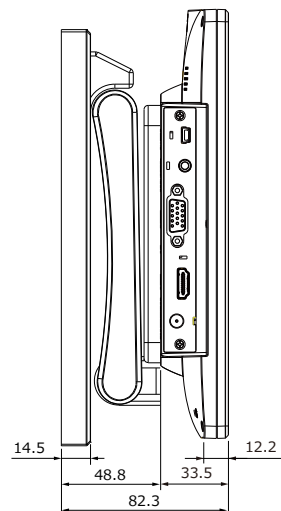

エーディテクノ

ADTECHNO

<http://www.ad-techno.com/>

SCALE	-	REV.	B
UNIT	MM		
SHEET	1/3	DWG NO.	
DATE	2023/03		

TITLE Full HD 13.3" monitor

MODEL NO. LCD1331 / MT / S

エーディテクノ
ADTECHNO

<http://www.ad-techno.com/>

SCALE	-	REV.	B
UNIT	MM		
SHEET	2/3	DWG NO.	
DATE	2023/03		

TITLE
Full HD 13.3" monitor

MODEL NO.
LCD1331 / MT / S

エーディテクノ

<http://www.ad-techno.com/>

SCALE	-	REV.	B
UNIT	MM		
SHEET	3/3	DWG NO.	
DATE	2023/04		

TITLE Full HD 13.3" monitor

MODEL NO. LCD1331 / MT / S