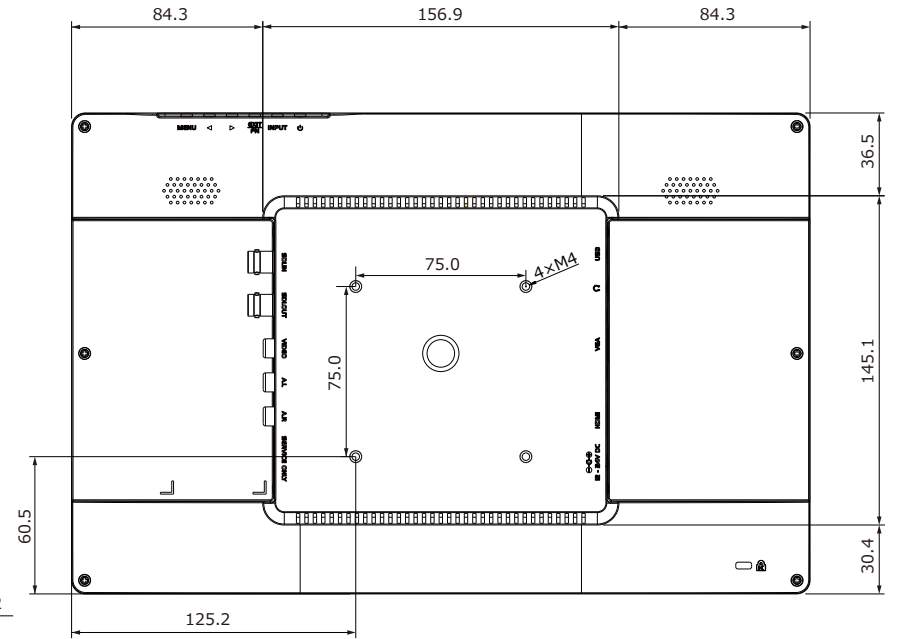

エーディテクノ

ADTECHNO

<http://www.ad-techno.com/>

SCALE	-	REV.	B
UNIT	MM		
SHEET	1/3	DWG NO.	
DATE	2023/03		

TITLE Full HD 13.3" monitor

MODEL NO. LCD1331 / MT / S

エーディテクノ
ADTECHNO

<http://www.ad-techno.com/>

SCALE	-	REV.	B
UNIT	MM		
SHEET	2/3	DWG NO.	
DATE	2023/03		

TITLE
Full HD 13.3" monitor

MODEL NO.
LCD1331 / MT / S

エーディテクノ

<http://www.ad-techno.com/>

SCALE	-	REV.	B
UNIT	MM		
SHEET	3/3	DWG NO.	
DATE	2023/04		

TITLE Full HD 13.3" monitor

MODEL NO. LCD1331 / MT / S