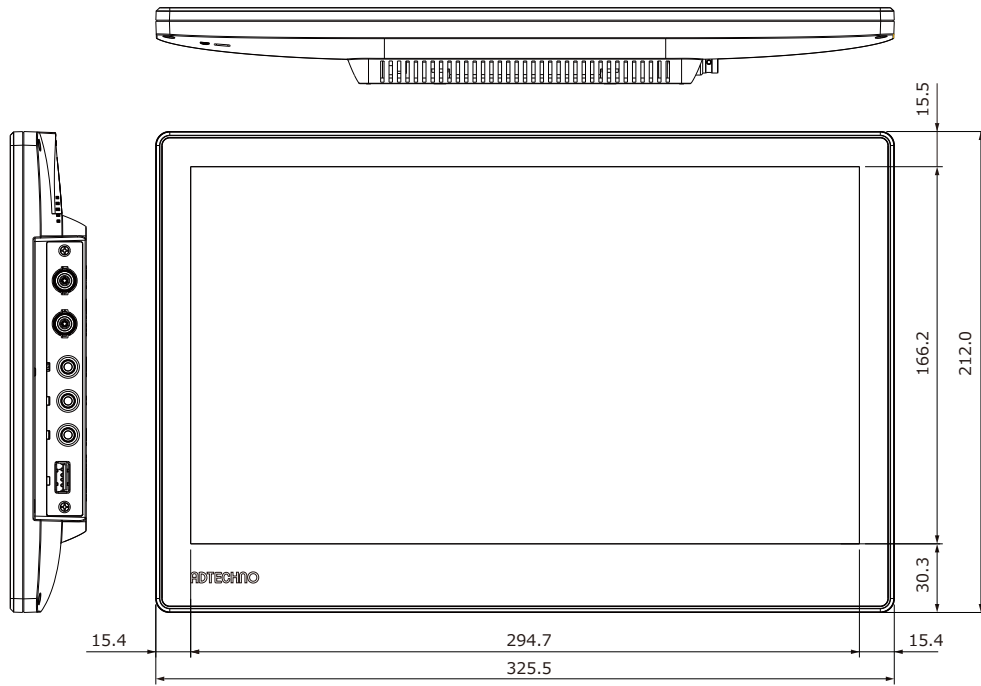

エーディテクノ

ADTECHNO

<http://www.ad-techno.com/>

SCALE	-	REV.	B
UNIT	MM		
SHEET	1/3	DWG NO.	
DATE	2023/03		

TITLE Full HD 13.3" monitor

MODEL NO. LCD1331 / MT / S

エーディテクノ
ADTECHNO

<http://www.ad-techno.com/>

SCALE	-	REV.	B
UNIT	MM		
SHEET	2/3	DWG NO.	
DATE	2023/03		

TITLE
Full HD 13.3" monitor

MODEL NO.
LCD1331 / MT / S

エーディテクノ

<http://www.ad-techno.com/>

SCALE	-	REV.	B
UNIT	MM		
SHEET	3/3	DWG NO.	
DATE	2023/04		

TITLE Full HD 13.3" monitor

MODEL NO. LCD1331 / MT / S