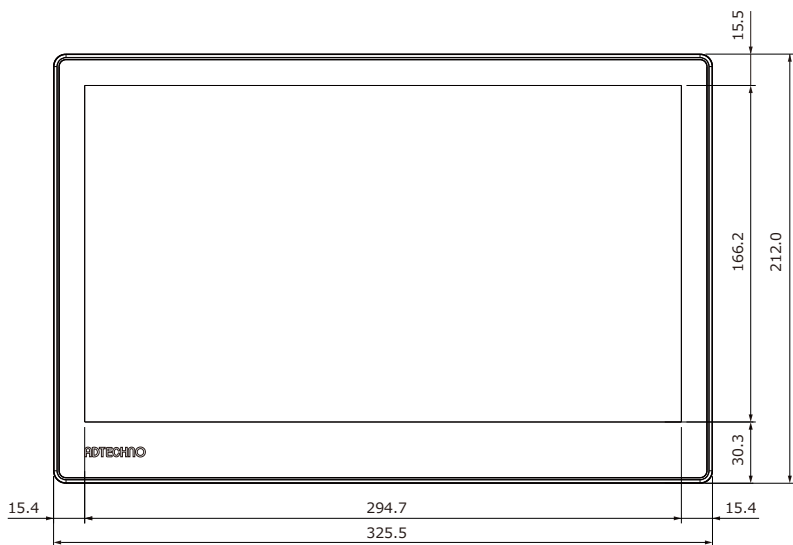

エーディテクノ

ADTECHNO

<http://www.ad-techno.com/>

SCALE	-	REV.	B
UNIT	MM		
SHEET	1/3	DWG NO.	
DATE	2023/03		

TITLE Full HD 13.3" monitor

MODEL NO. LCD1331 / MT / S

エーディテクノ
ADTECHNO

<http://www.ad-techno.com/>

SCALE	-	REV.	B
UNIT	MM		
SHEET	2/3	DWG NO.	
DATE	2023/03		

TITLE
Full HD 13.3" monitor

MODEL NO.
LCD1331 / MT / S

エーディテクノ

<http://www.ad-techno.com/>

SCALE	-	REV.	B
UNIT	MM		
SHEET	3/3	DWG NO.	
DATE	2023/04		

TITLE Full HD 13.3" monitor

MODEL NO. LCD1331 / MT / S