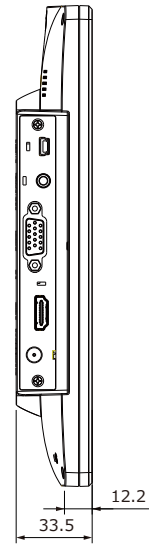

エーディテクノ

ADTECHNO

<http://www.ad-techno.com/>

SCALE	-	REV.	B
UNIT	MM		
SHEET	1/3	DWG NO.	
DATE	2023/03		

TITLE Full HD 13.3" monitor

MODEL NO. LCD1331 / MT / S

エーディテクノ
ADTECHNO

<http://www.ad-techno.com/>

SCALE	-	REV.	B
UNIT	MM		
SHEET	2/3	DWG NO.	
DATE	2023/03		

TITLE
Full HD 13.3" monitor

MODEL NO.
LCD1331 / MT / S

エーディテクノ

<http://www.ad-techno.com/>

SCALE	-	REV.	B
UNIT	MM		
SHEET	3/3	DWG NO.	
DATE	2023/04		

TITLE Full HD 13.3" monitor

MODEL NO. LCD1331 / MT / S