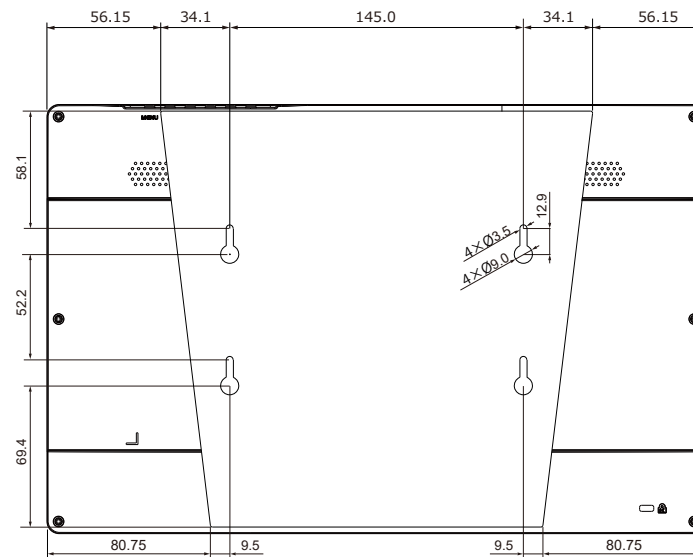

エーディテクノ

ADTECHNO

<http://www.ad-techno.com/>

SCALE	-	REV.	B
UNIT	MM		
SHEET	1/3	DWG NO.	
DATE	2023/03		

TITLE Full HD 13.3" monitor

MODEL NO. LCD1331 / MT / S

エーディテクノ
ADTECHNO

<http://www.ad-techno.com/>

SCALE	-	REV.	B
UNIT	MM		
SHEET	2/3	DWG NO.	
DATE	2023/03		

TITLE
Full HD 13.3" monitor

MODEL NO.
LCD1331 / MT / S

エーディテクノ

<http://www.ad-techno.com/>

SCALE	-	REV.	B
UNIT	MM		
SHEET	3/3	DWG NO.	
DATE	2023/04		

TITLE Full HD 13.3" monitor

MODEL NO. LCD1331 / MT / S