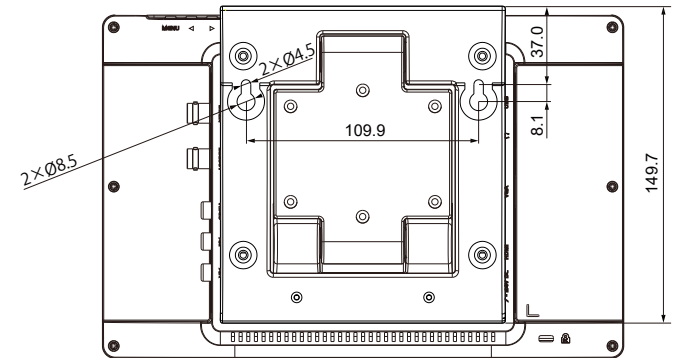

エーディテクノ

ADTECHNO

<http://www.ad-techno.com/>

SCALE	-	REV.	B
UNIT	mm		
SHEET	1/3	DWG NO.	
DATE	2023/03		

TITLE
Full HD (WUXGA)10.1 " monitor

MODEL NO.
LCD1017 / MT / S

 http://www.ad-techno.com/			
SCALE	-	REV.	B
UNIT	MM	DWG NO.	
SHEET	2/3	DATE	
DATE	2023/03	TITLE	
Full HD (WUXGA)10.1 " monitor			
MODEL NO.			
LCD1017 / MT / S			

エーディテクノ

<http://www.ad-techno.com/>

SCALE	-	REV.	B
UNIT	MM		
SHEET	3/3	DWG NO.	
DATE	2023/04		

TITLE Full HD (WUXGA)10.1 " monitor

MODEL NO. LCD1017 / MT / S