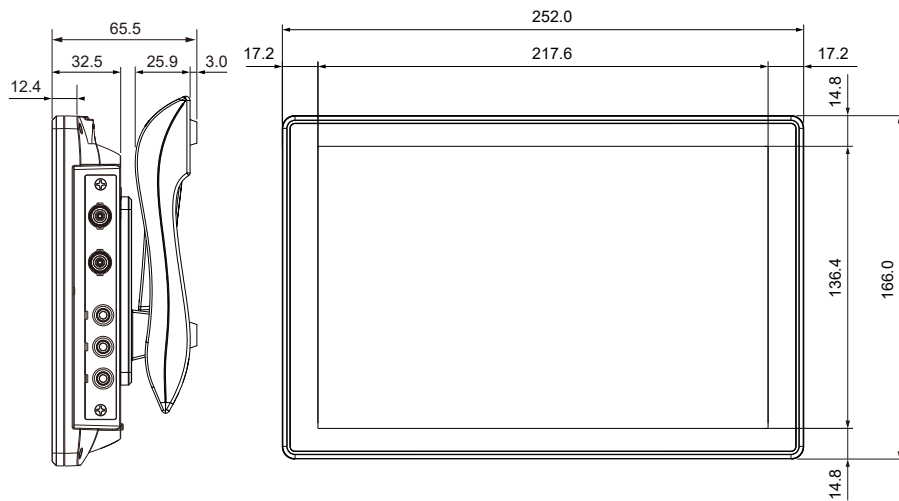

エーディテクノ

ADTECHNO

<http://www.ad-techno.com/>

SCALE	-	REV.	B
UNIT	mm		
SHEET	1/3	DWG NO.	
DATE	2023/03		

TITLE
Full HD (WUXGA)10.1 " monitor

MODEL NO.
LCD1017 / MT / S

 http://www.ad-techno.com/			
SCALE	-	REV.	B
UNIT	MM	DWG NO.	
SHEET	2/3	DATE	
DATE	2023/03	TITLE	
Full HD (WUXGA)10.1 " monitor			
MODEL NO.			
LCD1017 / MT / S			

エーディテクノ

<http://www.ad-techno.com/>

SCALE	-	REV.	B
UNIT	MM		
SHEET	3/3	DWG NO.	
DATE	2023/04		

TITLE Full HD (WUXGA)10.1 " monitor

MODEL NO. LCD1017 / MT / S