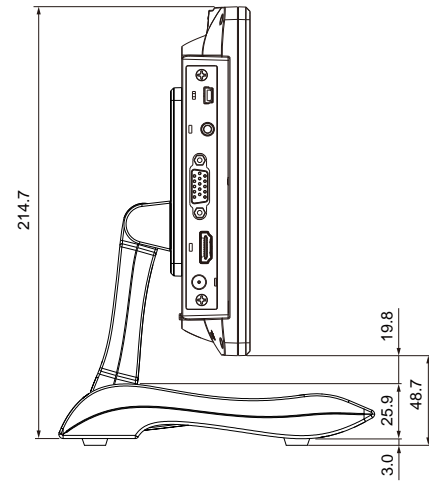

エーディテクノ

ADTECHNO

<http://www.ad-techno.com/>

SCALE	-	REV.	B
UNIT	mm		
SHEET	1/3	DWG NO.	
DATE	2023/03		

TITLE
Full HD (WUXGA)10.1 " monitor

MODEL NO.
LCD1017 / MT / S

 http://www.ad-techno.com/			
SCALE	-	REV.	B
UNIT	MM	DWG NO.	
SHEET	2/3	DATE	
DATE	2023/03	TITLE	
Full HD (WUXGA)10.1 " monitor			
MODEL NO.			
LCD1017 / MT / S			

エーディテクノ

<http://www.ad-techno.com/>

SCALE	-	REV.	B
UNIT	MM		
SHEET	3/3	DWG NO.	
DATE	2023/04		

TITLE Full HD (WUXGA)10.1 " monitor

MODEL NO. LCD1017 / MT / S