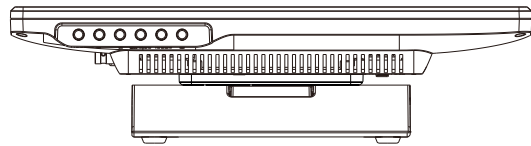

エーディテクノ

ADTECHNO

<http://www.ad-techno.com/>

SCALE	-	REV.	B
UNIT	mm		
SHEET	1/3	DWG NO.	
DATE	2023/03		

TITLE
Full HD (WUXGA)10.1 " monitor

MODEL NO.
LCD1017 / MT / S

 http://www.ad-techno.com/			
SCALE	-	REV.	B
UNIT	MM	DWG NO.	
SHEET	2/3	DATE	
DATE	2023/03	TITLE	
Full HD (WUXGA)10.1 " monitor			
MODEL NO.			
LCD1017 / MT / S			

エーディテクノ

<http://www.ad-techno.com/>

SCALE	-	REV.	B
UNIT	MM		
SHEET	3/3	DWG NO.	
DATE	2023/04		

TITLE Full HD (WUXGA)10.1 " monitor

MODEL NO. LCD1017 / MT / S