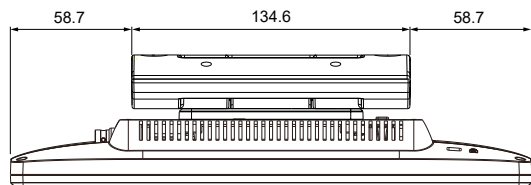

エーディテクノ

ADTECHNO

<http://www.ad-techno.com/>

SCALE	-	REV.	B
UNIT	mm		
SHEET	1/3	DWG NO.	
DATE	2023/03		

TITLE
Full HD (WUXGA)10.1 " monitor

MODEL NO.
LCD1017 / MT / S

 http://www.ad-techno.com/			
SCALE	-	REV.	B
UNIT	MM	DWG NO.	
SHEET	2/3	DATE	
DATE	2023/03	TITLE	
Full HD (WUXGA)10.1 " monitor			
MODEL NO.			
LCD1017 / MT / S			

エーディテクノ

<http://www.ad-techno.com/>

SCALE	-	REV.	B
UNIT	MM		
SHEET	3/3	DWG NO.	
DATE	2023/04		

TITLE Full HD (WUXGA)10.1 " monitor

MODEL NO. LCD1017 / MT / S