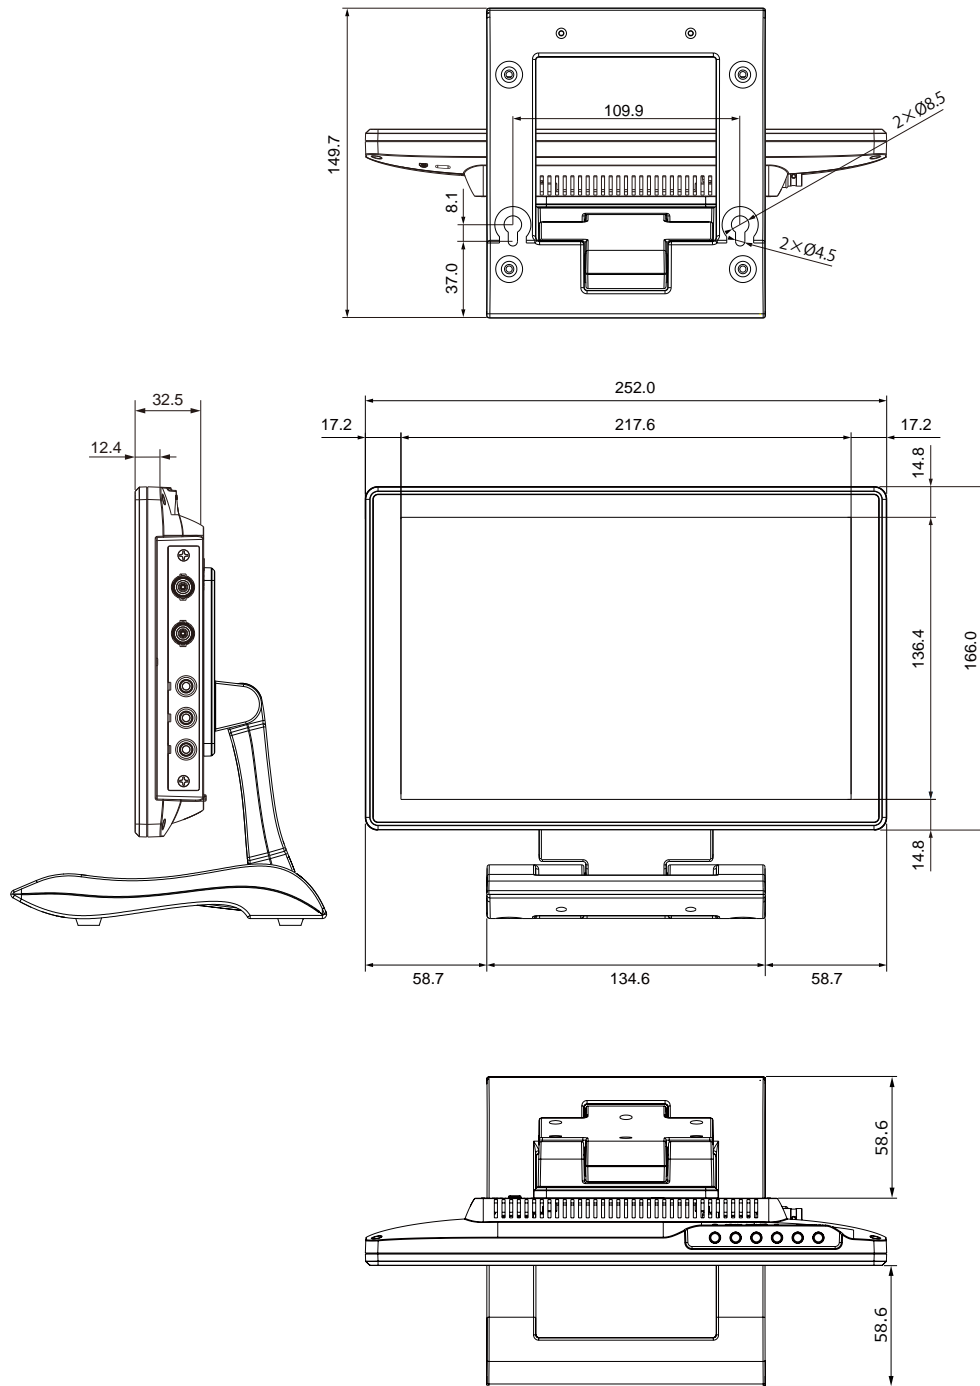

エーディテクノ

ADTECHNO

<http://www.ad-techno.com/>

SCALE	-	REV.	B
UNIT	mm		
SHEET	1/3	DWG NO.	
DATE	2023/03		

TITLE
Full HD (WUXGA)10.1 " monitor

MODEL NO.
LCD1017 / MT / S

 http://www.ad-techno.com/			
SCALE	-	REV.	B
UNIT	MM	DWG NO.	
SHEET	2/3	DATE	
DATE	2023/03	TITLE	
Full HD (WUXGA)10.1 " monitor			
MODEL NO.			
LCD1017 / MT / S			

エーディテクノ

<http://www.ad-techno.com/>

SCALE	-	REV.	B
UNIT	MM		
SHEET	3/3	DWG NO.	
DATE	2023/04		

TITLE Full HD (WUXGA)10.1 " monitor

MODEL NO. LCD1017 / MT / S