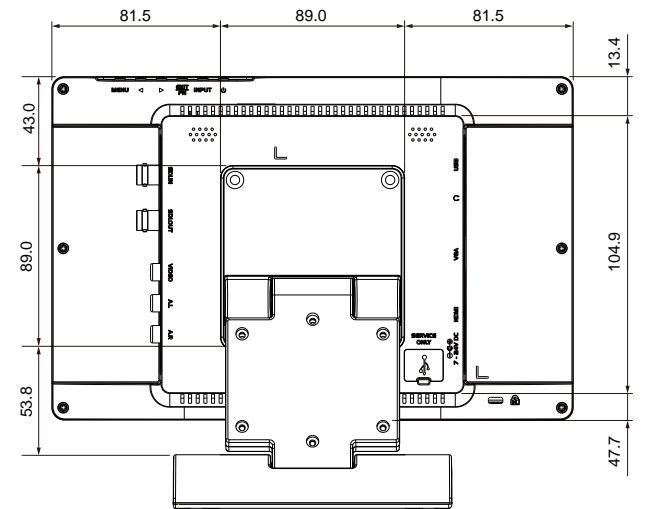

エーディテクノ

ADTECHNO

<http://www.ad-techno.com/>

SCALE	-	REV.	B
UNIT	mm		
SHEET	1/3	DWG NO.	
DATE	2023/03		

TITLE
Full HD (WUXGA)10.1 " monitor

MODEL NO.
LCD1017 / MT / S

 http://www.ad-techno.com/			
SCALE	-	REV.	B
UNIT	MM	DWG NO.	
SHEET	2/3	DATE	
DATE	2023/03	TITLE	
Full HD (WUXGA)10.1 " monitor			
MODEL NO.			
LCD1017 / MT / S			

エーディテクノ

<http://www.ad-techno.com/>

SCALE	-	REV.	B
UNIT	MM		
SHEET	3/3	DWG NO.	
DATE	2023/04		

TITLE Full HD (WUXGA)10.1 " monitor

MODEL NO. LCD1017 / MT / S