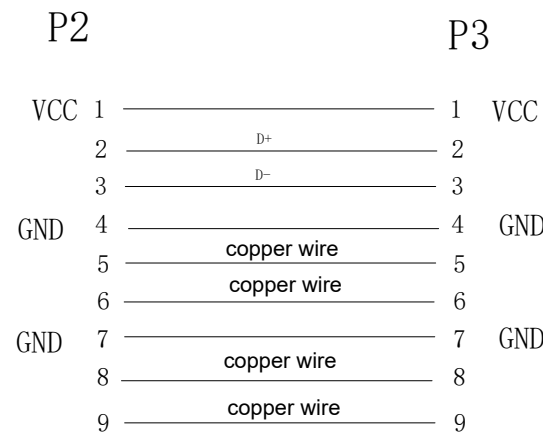

TABLE A

TABLE A

P/N	Length (mm)
AUN-2M2-005	5000+/-100
AUN-2M2-010	10000+/-200
AUN-2M2-015	15000+/-250

		http://www.ad-techno.com/	
SCALE	-	REV.	A
UNIT	mm		
SHEET	1/1	DWG NO.	
DATE			
TITLE			
10Gbps Optical Fiber Cable USB Type-A Male to B Male			
MODEL NO.			
AUN-2M2-xxx			