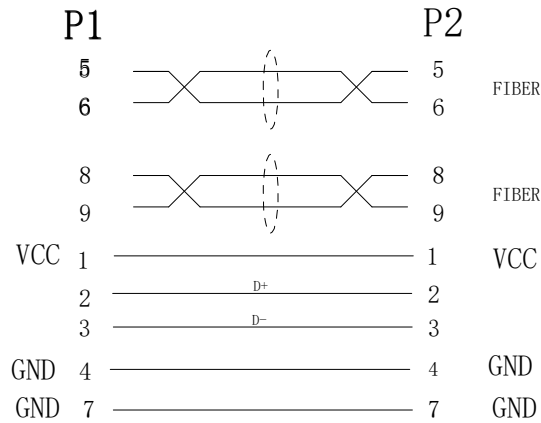

TABLE A

TABLE A

P/N	Length (mm)
AUN-2M2-005	5000+/-100
AUN-2M2-010	10000+/-200
AUN-2M2-015	15000+/-250

		http://www.ad-techno.com/	
SCALE	-	REV.	A
UNIT	mm		
SHEET	1/1	DWG NO.	
DATE			
TITLE			
10Gbps Optical Fiber Cable USB Type-A Male to B Male			
MODEL NO.			
AUN-2M2-xxx			