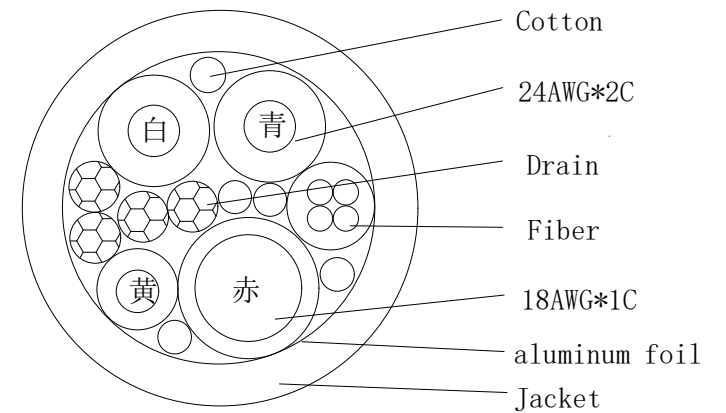

TABLE A

TABLE A

P/N	Length (mm)
AUN-2M2-005	5000+/-100
AUN-2M2-010	10000+/-200
AUN-2M2-015	15000+/-250

		http://www.ad-techno.com/	
SCALE	-	REV.	A
UNIT	mm		
SHEET	1/1	DWG NO.	
DATE			
TITLE			
10Gbps Optical Fiber Cable USB Type-A Male to B Male			
MODEL NO.			
AUN-2M2-xxx			