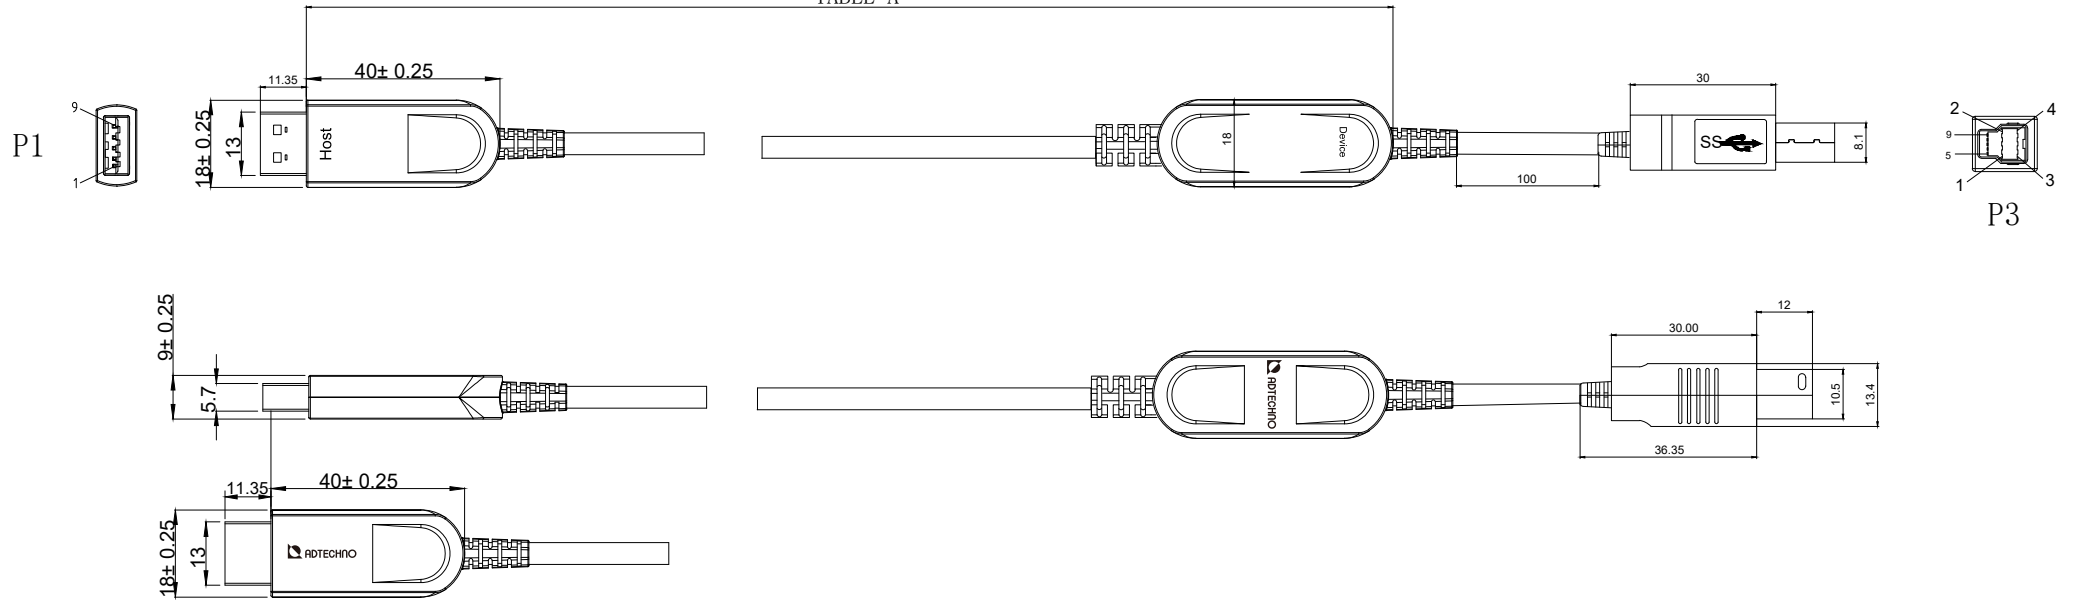

TABLE A

TABLE A

P/N	Length (mm)
AUN-2M2-005	5000+/-100
AUN-2M2-010	10000+/-200
AUN-2M2-015	15000+/-250

		http://www.ad-techno.com/	
SCALE	-	REV.	A
UNIT	mm		
SHEET	1/1	DWG NO.	
DATE			
TITLE			
10Gbps Optical Fiber Cable USB Type-A Male to B Male			
MODEL NO.			
AUN-2M2-xxx			