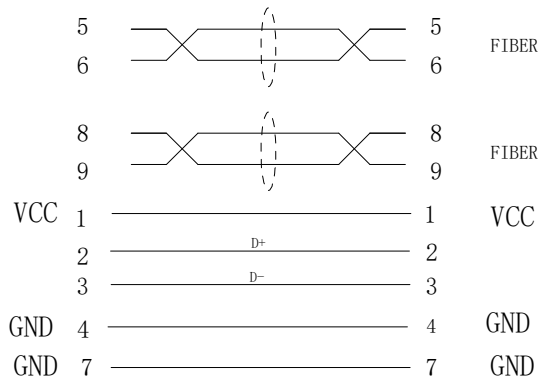

TABLE A

TABLE A

P/N	Length (mm)
AUN-1M2-005	5000+/-100
AUN-1M2-010	10000+/-200
AUN-1M2-015	15000+/-250

 http://www.ad-techno.com/			
SCALE	-	REV.	A
UNIT	mm		
SHEET	1/1	DWG NO.	
DATE			
TITLE			
10Gbps Optical Fiber Cable USB Type-A Male to A Male			
MODEL NO.			
AUN-1M2-xxx			