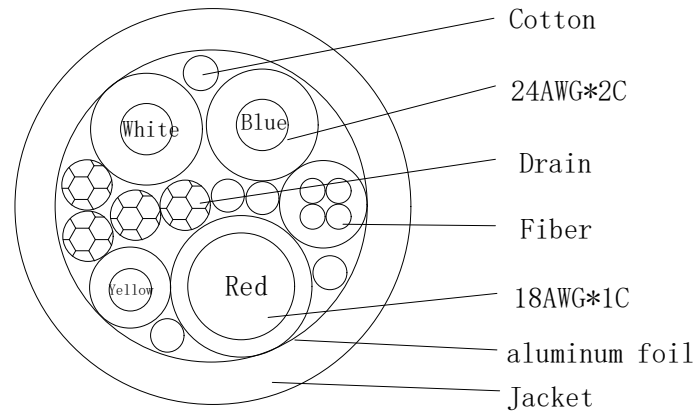

TABLE A

TABLE A

P/N	Length (mm)
AUN-1M2-005	5000+/-100
AUN-1M2-010	10000+/-200
AUN-1M2-015	15000+/-250

 http://www.ad-techno.com/			
SCALE	-	REV.	A
UNIT	mm		
SHEET	1/1	DWG NO.	
DATE			
TITLE			
10Gbps Optical Fiber Cable USB Type-A Male to A Male			
MODEL NO.			
AUN-1M2-xxx			