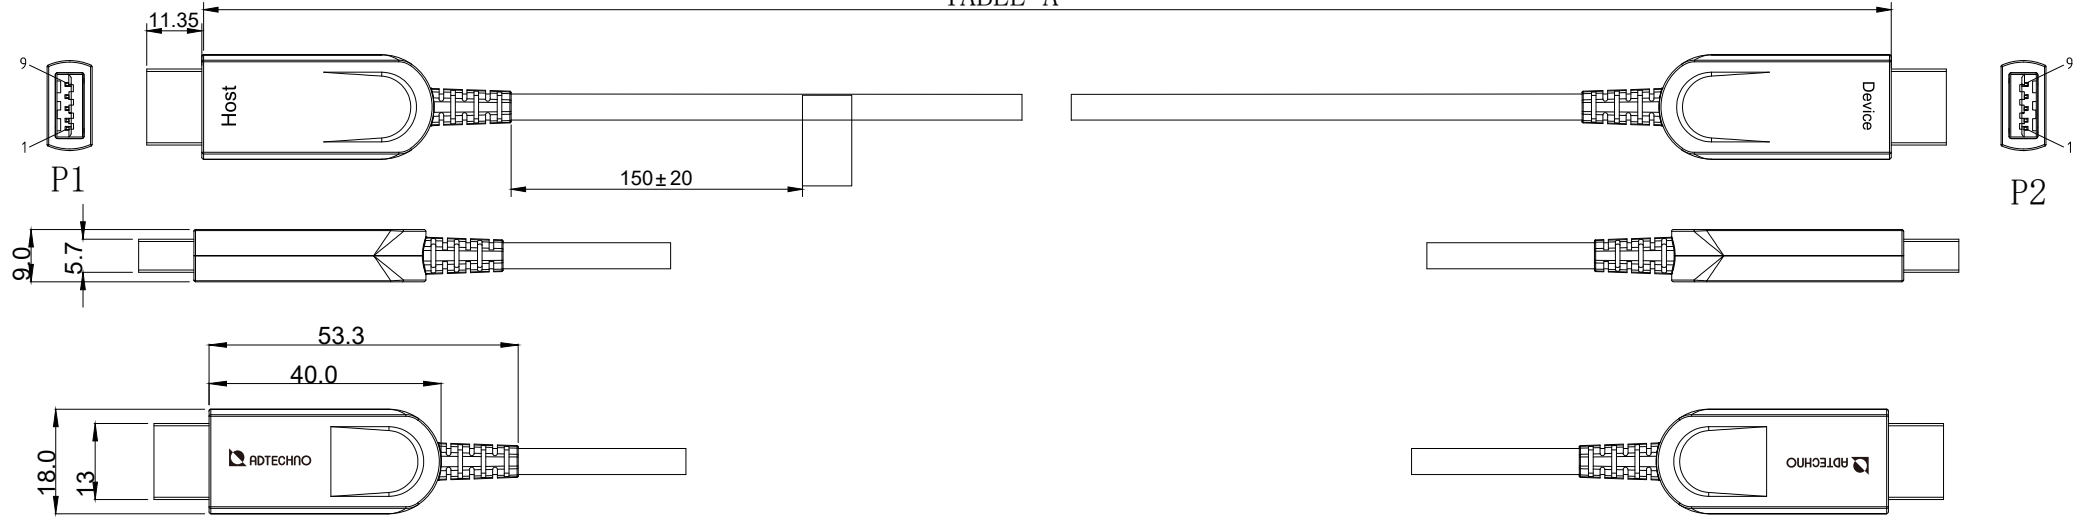

TABLE A

TABLE A

P/N	Length (mm)
AUN-1M2-005	5000+/-100
AUN-1M2-010	10000+/-200
AUN-1M2-015	15000+/-250

 http://www.ad-techno.com/			
SCALE	-	REV.	A
UNIT	mm		
SHEET	1/1	DWG NO.	
DATE			
TITLE			
10Gbps Optical Fiber Cable USB Type-A Male to A Male			
MODEL NO.			
AUN-1M2-xxx			