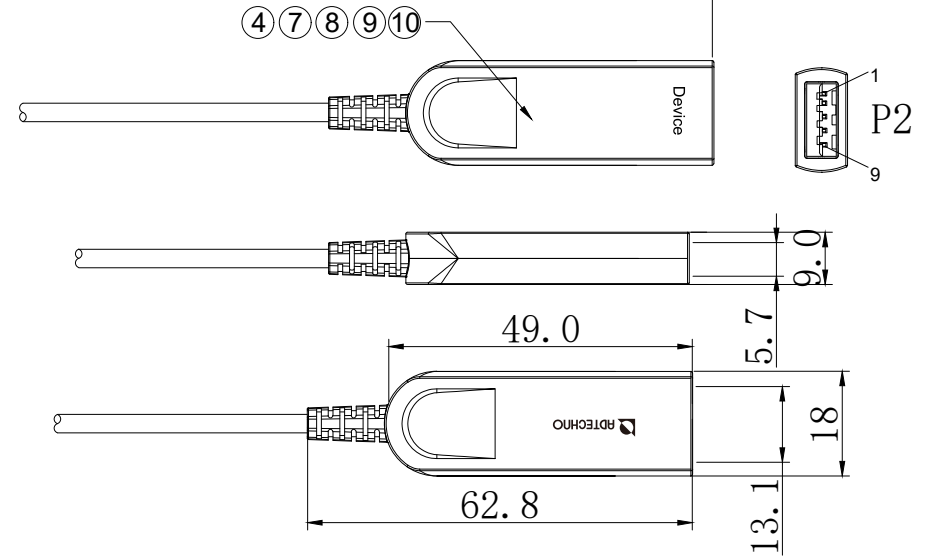

TABLE A

TABLE A

P/N	Length (mm)
AUN-1F2-005	5000+/-100
AUN-1F2-010	10000+/-200
AUN-1F2-015	15000+/-250

		<a href="http://www.ad-techno.com/">http://www.ad-techno.com/</a>	
SCALE	-	REV.	A
UNIT	mm	DWG NO.	
SHEET	1/1	DATE	
TITLE			
10Gbps Optical Fiber Cable USB Type-A Male to A female			
MODEL NO.			
AUN-1F2-xxxM			