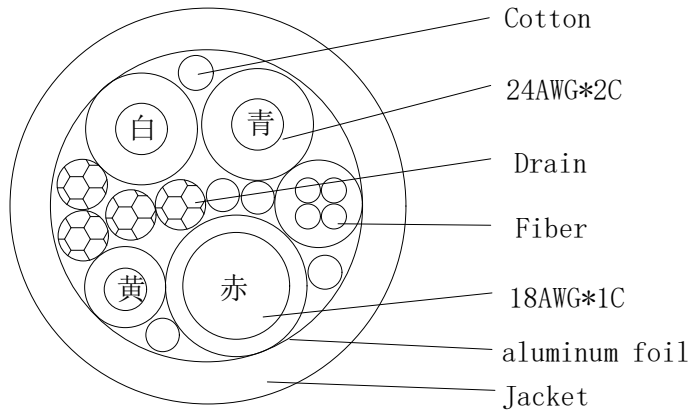

TABLE A

TABLE A

P/N	Length (mm)
AUN-1F2-005	5000+/-100
AUN-1F2-010	10000+/-200
AUN-1F2-015	15000+/-250

		<a href="http://www.ad-techno.com/">http://www.ad-techno.com/</a>	
SCALE	-	REV.	A
UNIT	mm	DWG NO.	
SHEET	1/1	DATE	
TITLE			
10Gbps Optical Fiber Cable USB Type-A Male to A female			
MODEL NO.			
AUN-1F2-xxxM			