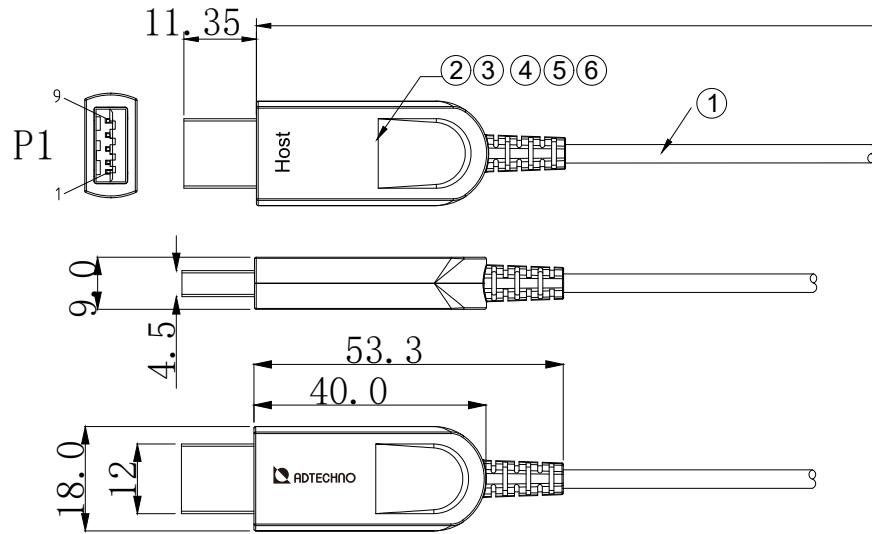

TABLE A

TABLE A

P/N	Length (mm)
AUN-1F2-005	5000+/-100
AUN-1F2-010	10000+/-200
AUN-1F2-015	15000+/-250

		<a href="http://www.ad-techno.com/">http://www.ad-techno.com/</a>	
SCALE	-	REV.	A
UNIT	mm	DWG NO.	
SHEET	1/1	DATE	
TITLE			
10Gbps Optical Fiber Cable USB Type-A Male to A female			
MODEL NO.			
AUN-1F2-xxxM			