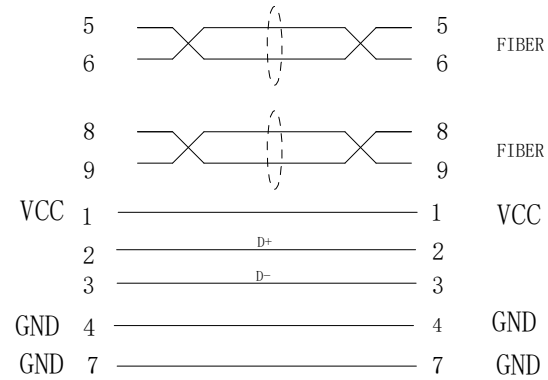

TABLE A

TABLE A

P/N	Length (mm)
AUN-1F2-005	5000+/-100
AUN-1F2-010	10000+/-200
AUN-1F2-015	15000+/-250

		<a href="http://www.ad-techno.com/">http://www.ad-techno.com/</a>	
SCALE	-	REV.	A
UNIT	mm	DWG NO.	
SHEET	1/1	DATE	
TITLE			
10Gbps Optical Fiber Cable USB Type-A Male to A female			
MODEL NO.			
AUN-1F2-xxxM			