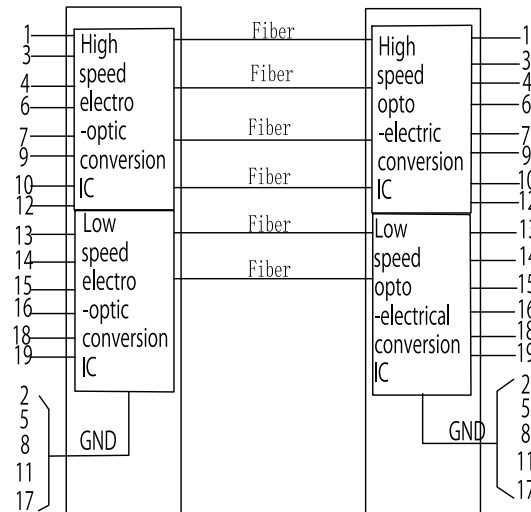

[Source側]

[Display側]

 http://www.ad-techno.com/			
SCALE	-	REV.	A
UNIT	MM	DWG NO.	
SHEET	1/2	DATE	
DATE	2023/1	TITLE	
MPO Detachable HDMI Fiber Cable			
MODEL NO. AMH-xxxM			

TABLE A

Cable Length	Tolerance
Cable Length < 1m	+5cm
1m ≤ Cable Length < 15m	+10cm
15m ≤ Cable Length < 30m	+15cm
Cable Length ≥ 30m	Cable Length*1%

 http://www.ad-techno.com/			
SCALE	-	REV.	A
UNIT	MM		
SHEET	2/2	DWG NO.	
DATE	2023/1		
TITLE	Multimode 50/125 OM3-150 , 8Fibers Micro Cable,LSZH,Color: Aqua		
MODEL NO.	AMH-xxxM		