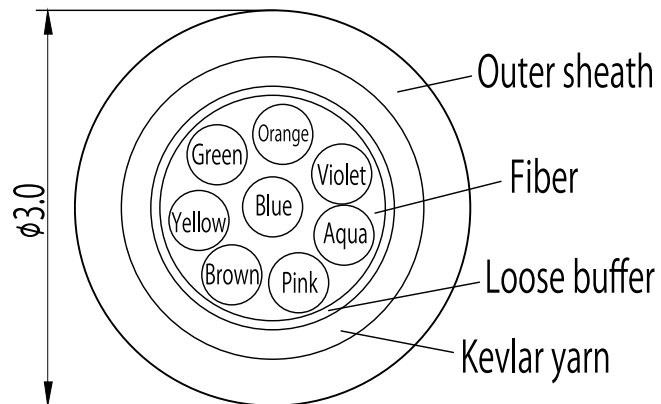

[Source側]

[Display側]

 http://www.ad-techno.com/			
SCALE	-	REV.	A
UNIT	MM	DWG NO.	
SHEET	1/2	DATE	
DATE	2023/1	TITLE	
MPO Detachable HDMI Fiber Cable			
MODEL NO. AMH-xxxM			

TABLE A

Cable Length	Tolerance
Cable Length < 1m	+5cm
1m ≤ Cable Length < 15m	+10cm
15m ≤ Cable Length < 30m	+15cm
Cable Length ≥ 30m	Cable Length*1%

 http://www.ad-techno.com/			
SCALE	-	REV.	A
UNIT	MM		
SHEET	2/2	DWG NO.	
DATE	2023/1		
TITLE	Multimode 50/125 OM3-150 , 8Fibers Micro Cable,LSZH,Color: Aqua		
MODEL NO.	AMH-xxxM		