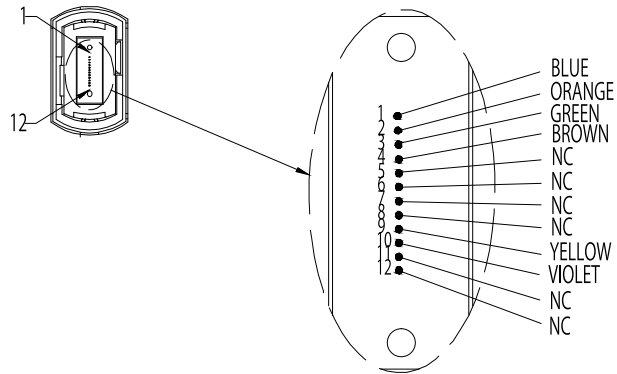

[Source側]

[Display側]

 http://www.ad-techno.com/			
SCALE	-	REV.	A
UNIT	MM	DWG NO.	
SHEET	1/2	DATE	
DATE	2023/1	TITLE	
MPO Detachable HDMI Fiber Cable			
MODEL NO. AMH-xxxM			

TABLE A

Cable Length	Tolerance
Cable Length < 1m	+5cm
1m ≤ Cable Length < 15m	+10cm
15m ≤ Cable Length < 30m	+15cm
Cable Length ≥ 30m	Cable Length*1%

 http://www.ad-techno.com/			
SCALE	-	REV.	A
UNIT	MM		
SHEET	2/2	DWG NO.	
DATE	2023/1		
TITLE	Multimode 50/125 OM3-150 , 8Fibers Micro Cable,LSZH,Color: Aqua		
MODEL NO.	AMH-xxxM		