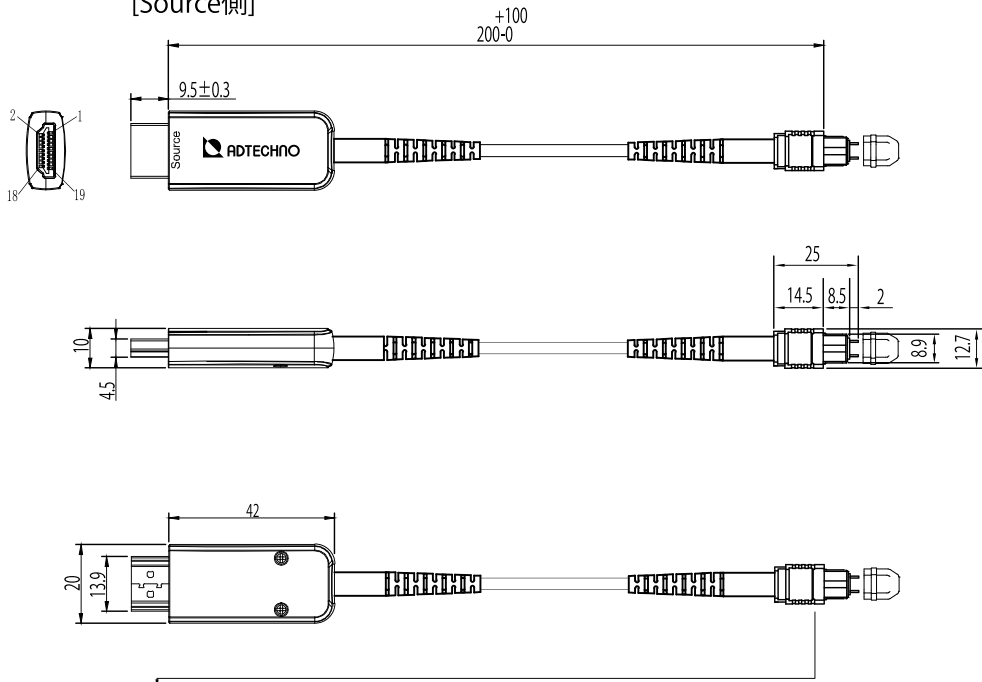

[Source側]

[Display側]

 http://www.ad-techno.com/			
SCALE	-	REV.	A
UNIT	MM	DWG NO.	
SHEET	1/2	DATE	
DATE	2023/1	TITLE	
MPO Detachable HDMI Fiber Cable			
MODEL NO. AMH-xxxM			

TABLE A

Cable Length	Tolerance
Cable Length < 1m	+5cm
1m ≤ Cable Length < 15m	+10cm
15m ≤ Cable Length < 30m	+15cm
Cable Length ≥ 30m	Cable Length*1%

 http://www.ad-techno.com/			
SCALE	-	REV.	A
UNIT	MM		
SHEET	2/2	DWG NO.	
DATE	2023/1		
TITLE	Multimode 50/125 OM3-150 , 8Fibers Micro Cable,LSZH,Color: Aqua		
MODEL NO.	AMH-xxxM		