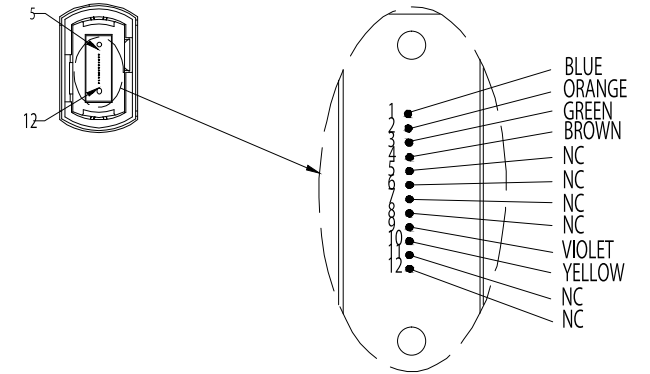

[Source側]

[Display側]

 http://www.ad-techno.com/			
SCALE	-	REV.	A
UNIT	MM	DWG NO.	
SHEET	1/2	DATE	
DATE	2023/1	TITLE	
MPO Detachable HDMI Fiber Cable			
MODEL NO. AMH-xxxM			

TABLE A

Cable Length	Tolerance
Cable Length < 1m	+5cm
1m ≤ Cable Length < 15m	+10cm
15m ≤ Cable Length < 30m	+15cm
Cable Length ≥ 30m	Cable Length*1%

 http://www.ad-techno.com/			
SCALE	-	REV.	A
UNIT	MM		
SHEET	2/2	DWG NO.	
DATE	2023/1		
TITLE	Multimode 50/125 OM3-150 , 8Fibers Micro Cable,LSZH,Color: Aqua		
MODEL NO.	AMH-xxxM		