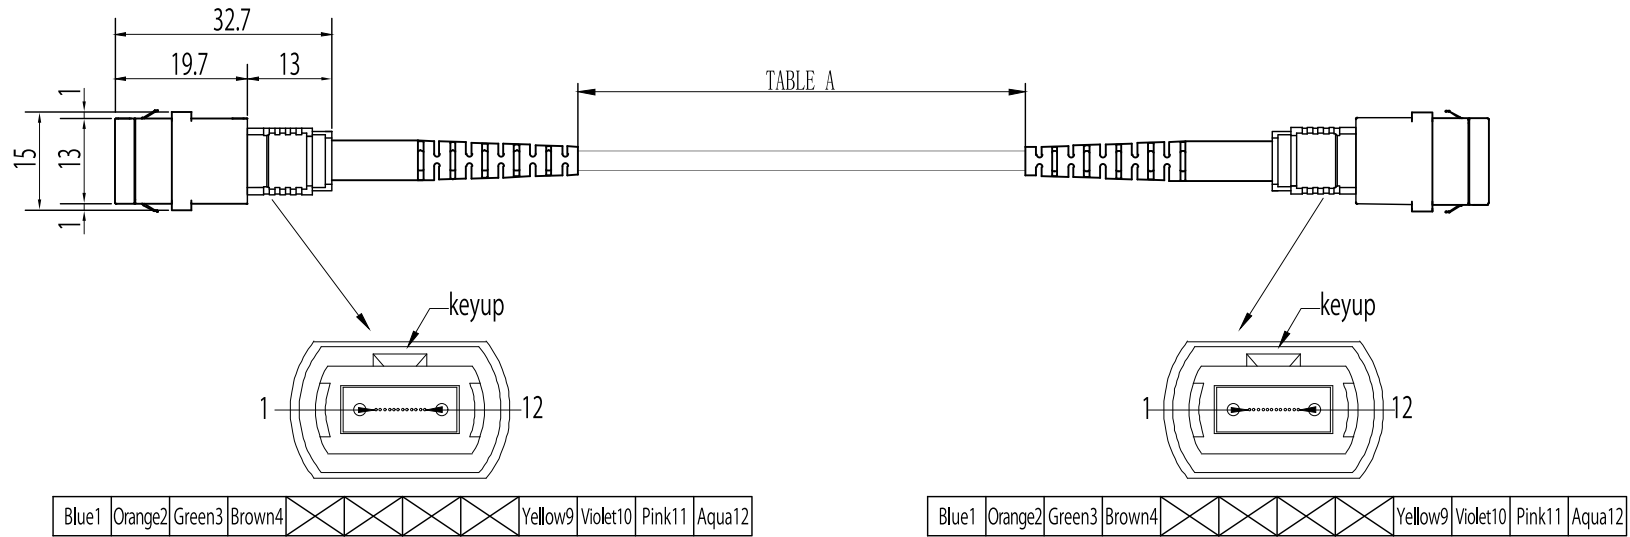

[Source側]

[Display側]

 http://www.ad-techno.com/			
SCALE	-	REV.	A
UNIT	MM	DWG NO.	
SHEET	1/2	DATE	
DATE	2023/1	TITLE	
MPO Detachable HDMI Fiber Cable			
MODEL NO. AMH-xxxM			

TABLE A

Cable Length	Tolerance
Cable Length < 1m	+5cm
1m ≤ Cable Length < 15m	+10cm
15m ≤ Cable Length < 30m	+15cm
Cable Length ≥ 30m	Cable Length*1%

 http://www.ad-techno.com/			
SCALE	-	REV.	A
UNIT	MM		
SHEET	2/2	DWG NO.	
DATE	2023/1		
TITLE	Multimode 50/125 OM3-150 , 8Fibers Micro Cable,LSZH,Color: Aqua		
MODEL NO.	AMH-xxxM		