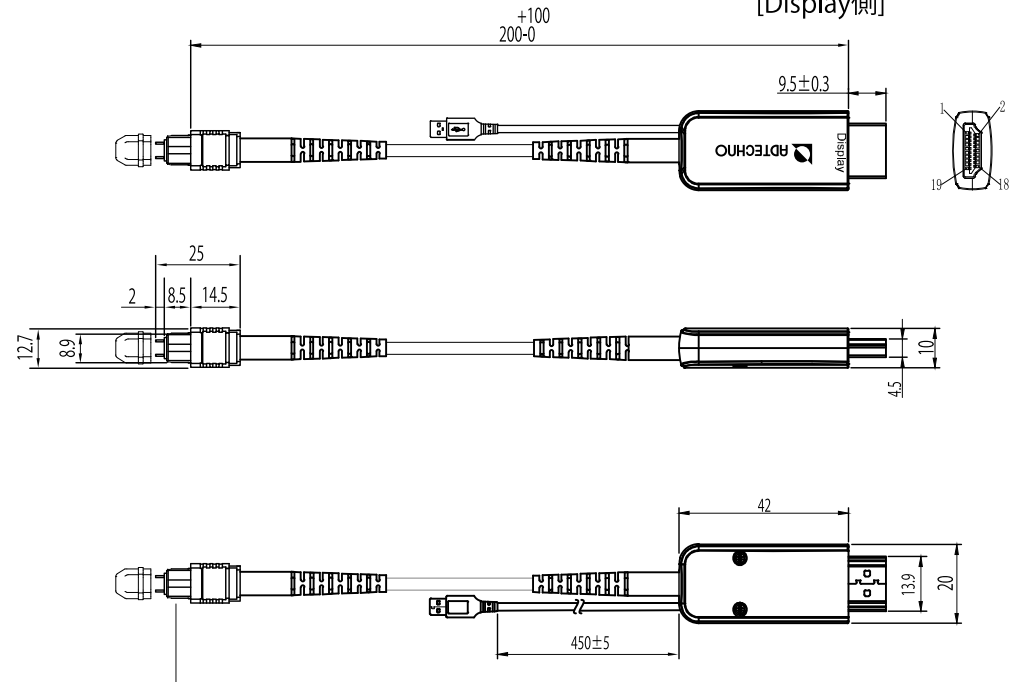

[Source側]

[Display側]

 http://www.ad-techno.com/			
SCALE	-	REV.	A
UNIT	MM	DWG NO.	
SHEET	1/2	DATE	
DATE	2023/1	TITLE	
MPO Detachable HDMI Fiber Cable			
MODEL NO. AMH-xxxM			

TABLE A

Cable Length	Tolerance
Cable Length < 1m	+5cm
1m ≤ Cable Length < 15m	+10cm
15m ≤ Cable Length < 30m	+15cm
Cable Length ≥ 30m	Cable Length*1%

 http://www.ad-techno.com/			
SCALE	-	REV.	A
UNIT	MM		
SHEET	2/2	DWG NO.	
DATE	2023/1		
TITLE	Multimode 50/125 OM3-150 , 8Fibers Micro Cable,LSZH,Color: Aqua		
MODEL NO.	AMH-xxxM		