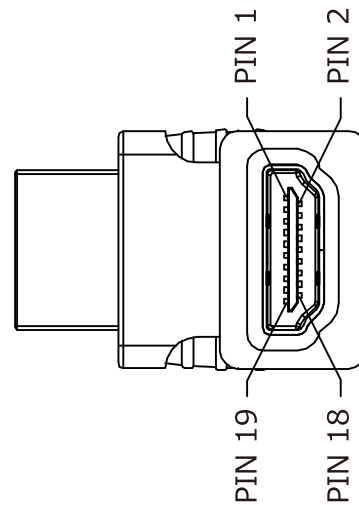

PINOUT CONFIGURATION

HDMI FEMALE	HDMI MALE
1	1
2	2
3	3
4	4
5	5
6	6
7	7
8	8
9	9
10	10
11	11
12	12
13	13
14	14
15	15
16	16
17	17
18	18
19	19
SHELL	SHELL

 http://www.ad-techno.com/			
SCALE	-	REV.	A
UNIT	MM	DWG NO.	
SHEET	1/1		
DATE	2023/03	TITLE	
L-shaped HDMI adapter			
MODEL NO.		HDMILA	